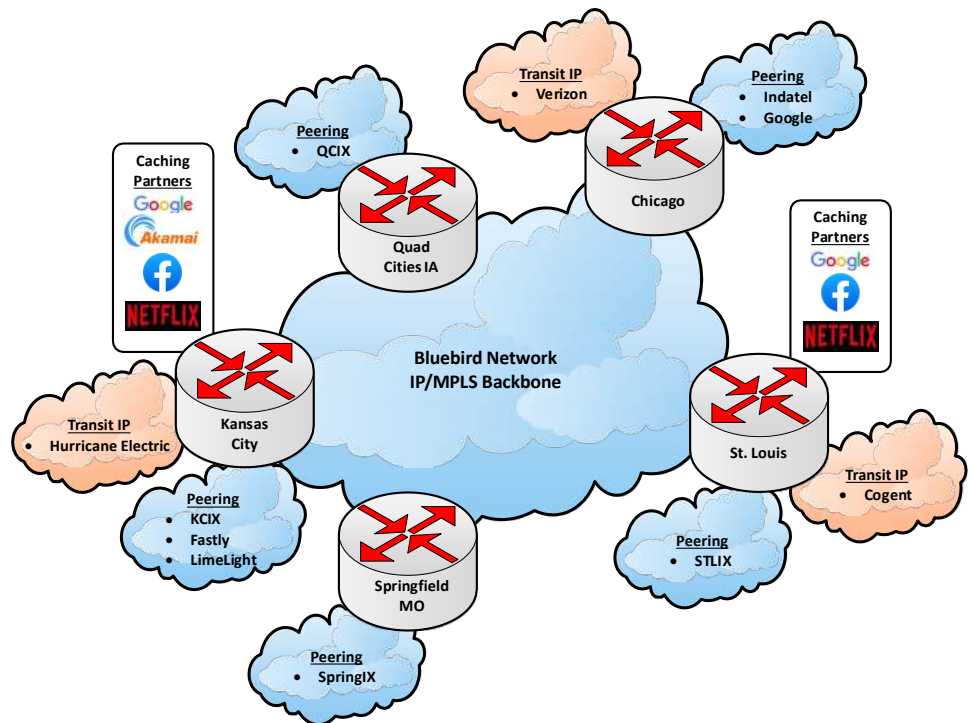

Bluebird Network Dedicated Internet

Better Bandwidth, Better Productivity

Developing technologies and critical applications can slow down your network. With private peering connections to over 70% of the internet, our DIA delivers the reliable, secure and fast performance you need to efficiently run those challenging applications and stay in touch with your customers.

Additional IP Terminating POPS

- Columbia, MO
- Hannibal, MO
- Kirksville, MO
- Maryville, MO
- Trenton, MO
- Warrensburg, MO
- Bloomington, IL
- Champaign, IL
- Galesburg, IL
- Macomb, IL
- Peoria, IL
- Rockport, IL
- Springfield, IL

Bluebird Internet Services

- Dedicated Internet Access
- Burstable Bandwidth
- DDOS Mitigation
- Resilient Architecture
- Port speeds of:
 - 1 Gbps
 - 10 Gbps
 - 100 Gbps
 - 400 Gbps

Average Latency, Jitter & Packet Loss

Direct Peer and/or Cache Links With:

facebook. Google fastly.

Akamai NETFLIX Limelight NETWORKS

About Bluebird Network

Bluebird Network is a communications infrastructure provider and data center operator. Since 1999, Bluebird Network, headquartered in Columbia, Missouri, has provided internet and transport services, via its fiber infrastructure, to Carriers and Enterprises in Missouri, Illinois, Kansas, Iowa, and the surrounding states. Bluebird owns two data centers: an underground facility in Springfield, MO, and a facility in the Quad Cities. Bluebird operates over 10,000 fiber route miles of high-speed broadband and fiber-optic connections with over 82,000 on-net and near-net buildings and 151 Points of Presence (PoP) sites spanning the Midwest, including the major cities of Chicago, St. Louis, Kansas City, Springfield (MO and IL), Tulsa, Peoria, Rockford, Bloomington, Normal and the Quad Cities. To learn more, please visit Bluebirdnetwork.com and follow us on LinkedIn, Facebook, and Twitter.