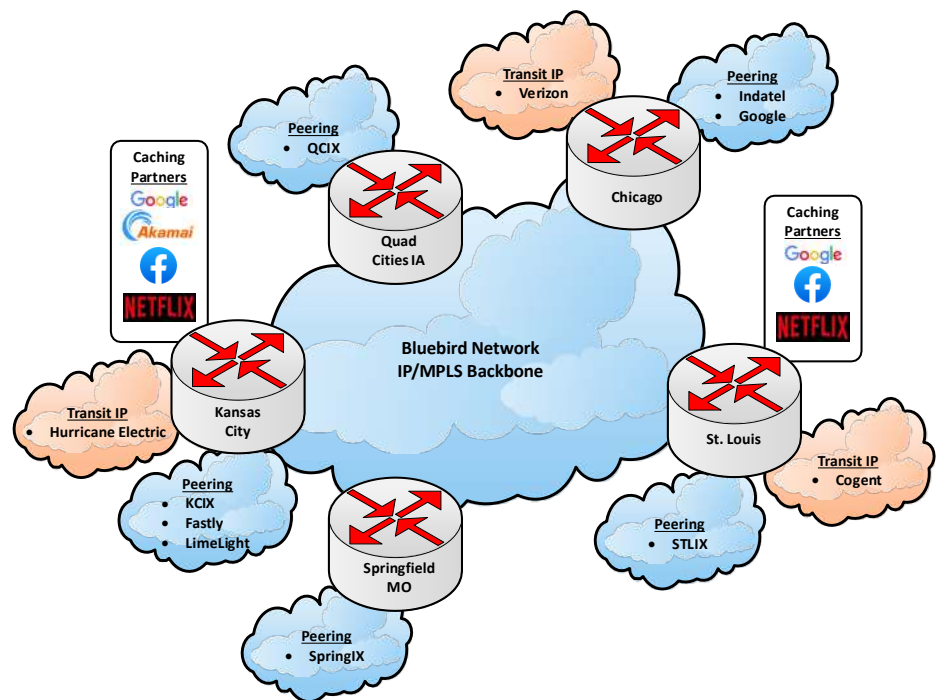

Bluebird Network Dedicated Internet

Better Bandwidth, Better Productivity

Developing technologies and critical applications can slow down your network. With private peering connections to over 70% of the internet, our DIA delivers the reliable, secure and fast performance you need to efficiently run those challenging applications and stay in touch with your customers.

Additional IP Terminating POPS

- Columbia, MO
- Hannibal, MO
- Kirksville, MO
- Maryville, MO
- Trenton, MO
- Warrensburg, MO
- Bloomington, IL
- Champaign, IL
- Galesburg, IL
- Macomb, IL
- Peoria, IL
- Rockport, IL
- Springfield, IL

Bluebird Network Connections & Map

Connected Internet Exchange Points

- KCIX (Kansas City Internet Exchange)
- STLIX (St. Louis Internet Exchange)
- SpringIX (Springfield Internet Exchange)
- QCIX (Quad Cities Internet Exchange)
- Indatel Exchange

Direct Peer and/or Cache Links With:

facebook. Google fastly.

Akamai NETFLIX Limelight NETWORKS

About Bluebird Network

Bluebird Network is a communications infrastructure provider and data center operator. Since 1999, Bluebird Network, headquartered in Columbia, Missouri, has provided internet and transport services, via its fiber infrastructure, to Carriers and Enterprises in Missouri, Illinois, Kansas, Iowa, and the surrounding states. Bluebird owns two data centers: an underground facility in Springfield, MO, and a facility in the Quad Cities. Bluebird operates over 10,000 fiber route miles of high-speed broadband and fiber-optic connections with over 74,000 on-net and near-net buildings and 151 Points of Presence (PoP) sites spanning the Midwest, including the major cities of Chicago, St. Louis, Kansas City, Springfield (MO and IL), Tulsa, Peoria, Rockford, Bloomington, Normal and the Quad Cities. To learn more, please visit Bluebirdnetwork.com and follow us on LinkedIn, Facebook, and Twitter.